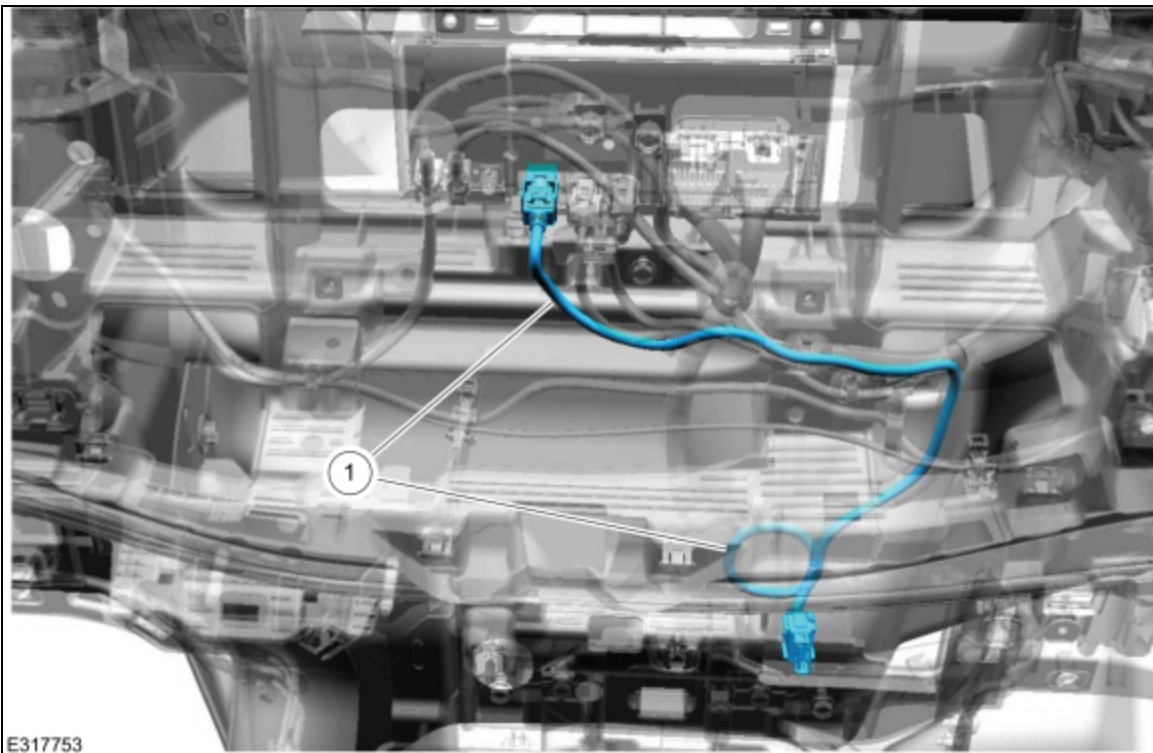

Secondary USB Cable Routing (vehicles not equipped with SYNC)

Item	Description
1	Secondary <u>USB</u> cable