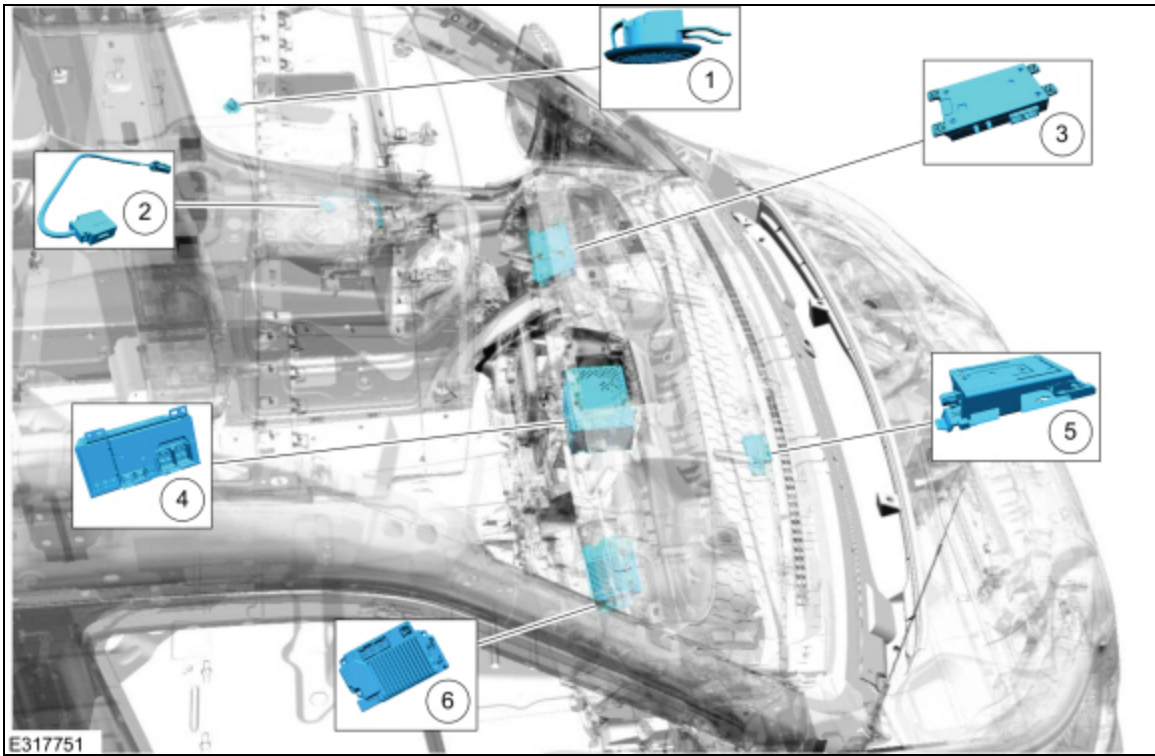

**Audio And SYNC System Hidden Components**

| Item | Description                                 |
|------|---|
| 1    | Voice microphone (headliner mounted)        |
| 2    | Voice microphone (overhead console mounted) |
| 3    | <u>TCU</u>                                  |
| 4    | <u>ACM</u>                                  |
| 5    | <u>TCU antenna</u>                          |
| 6    | <u>APIM</u>                                 |