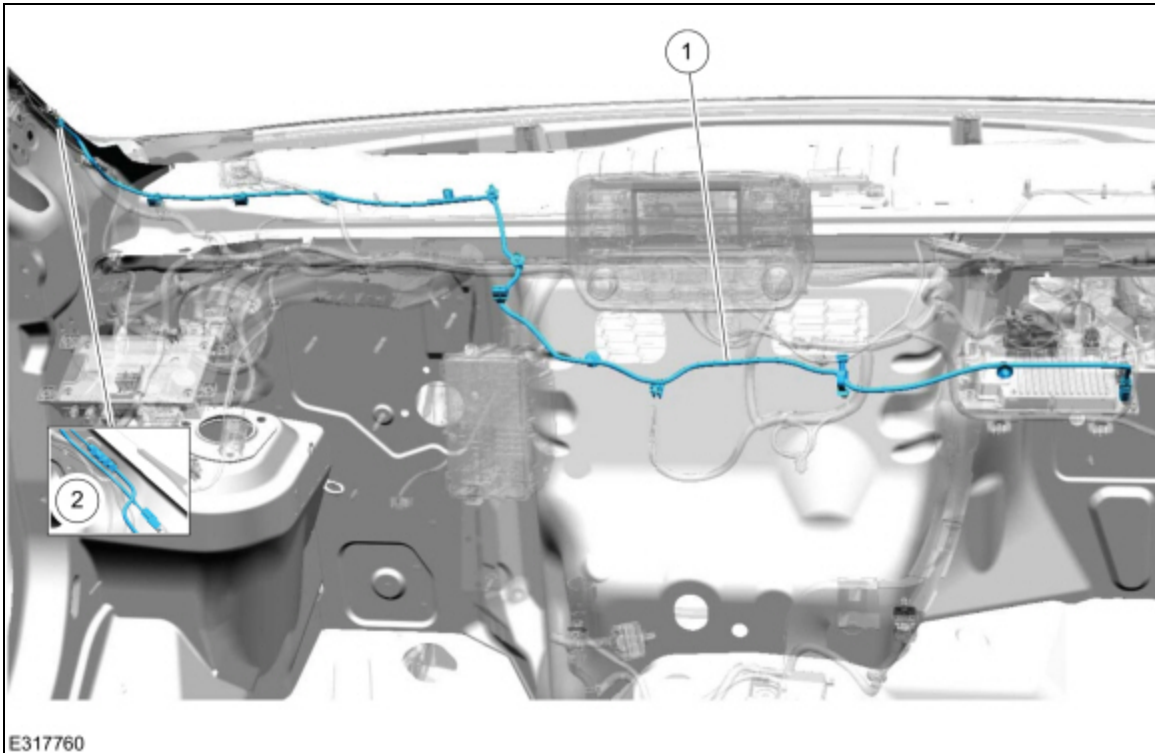

**AM / FM 1 Antenna Cable Routing**

| Item | Description  |
|------|--|
| 1    | <u>AM / FM</u> 1 antenna cable                     |
| 2    | <u>AM / FM</u> antenna cable connection to antenna |

**Lower GPS Antenna Cable Routing (vehicles not equipped with SYNC)**

| Item | Description |
|------|-------------|
|------|-------------|

|   |   |
|---|---|
| 1 | Lower <u>GPS</u> antenna cable              |
| 2 | <u>GPS</u> antenna cable in-line connection |

**Lower GPS Antenna Cable Routing (vehicles equipped with SYNC 3 Lite)**