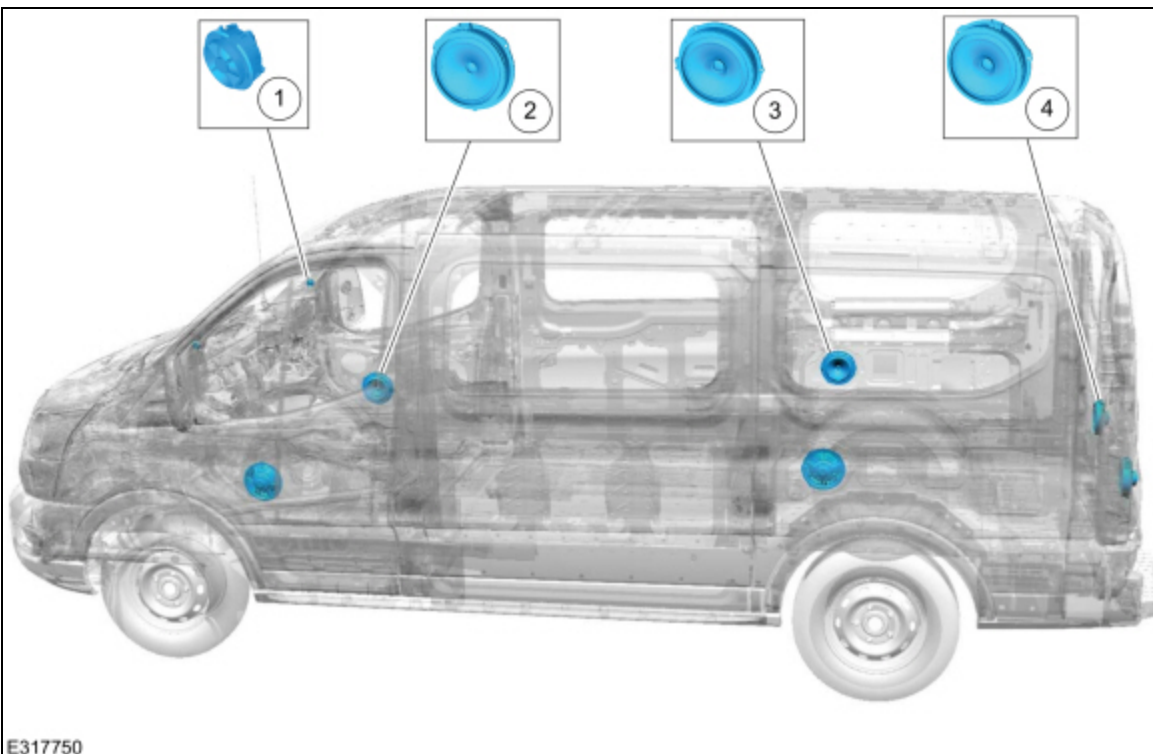

Audio System - 8 Speaker System