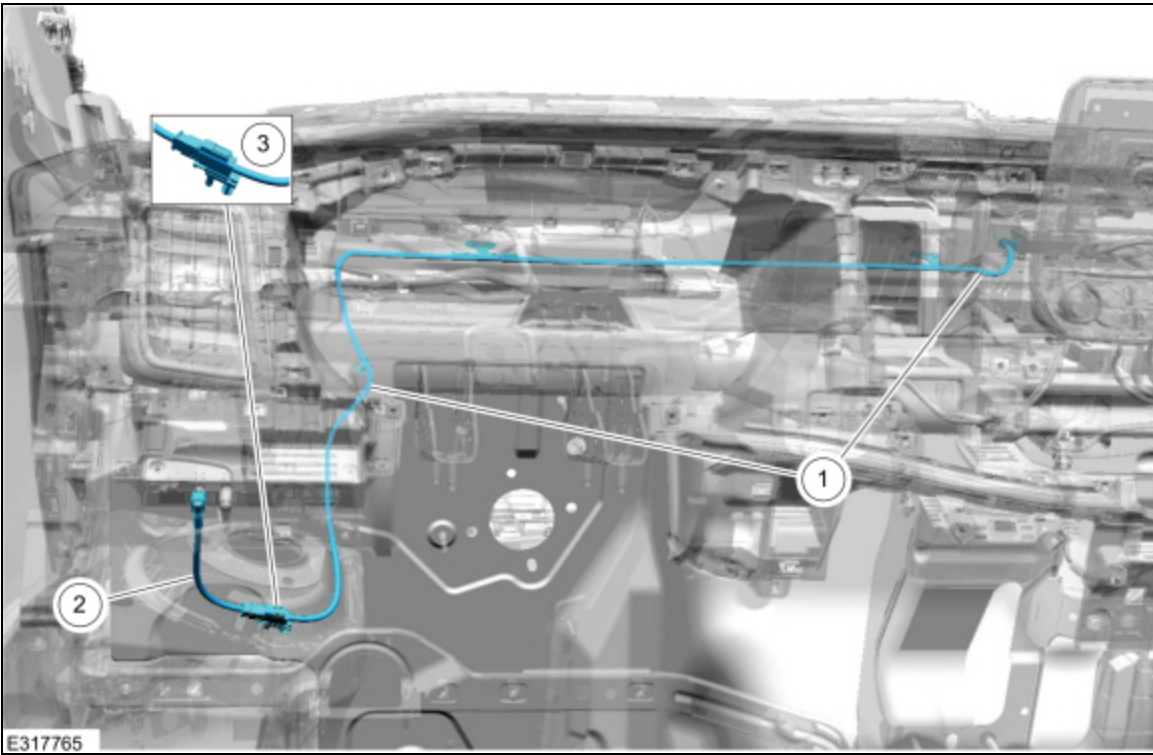

Item	Description
1	Secondary cellular (TCU) antenna cable
2	Secondary cellular (TCU) antenna jumper cable
3	Secondary cellular (TCU) antenna cable in-line connection

© Copyright 2024, Ford Motor Company.