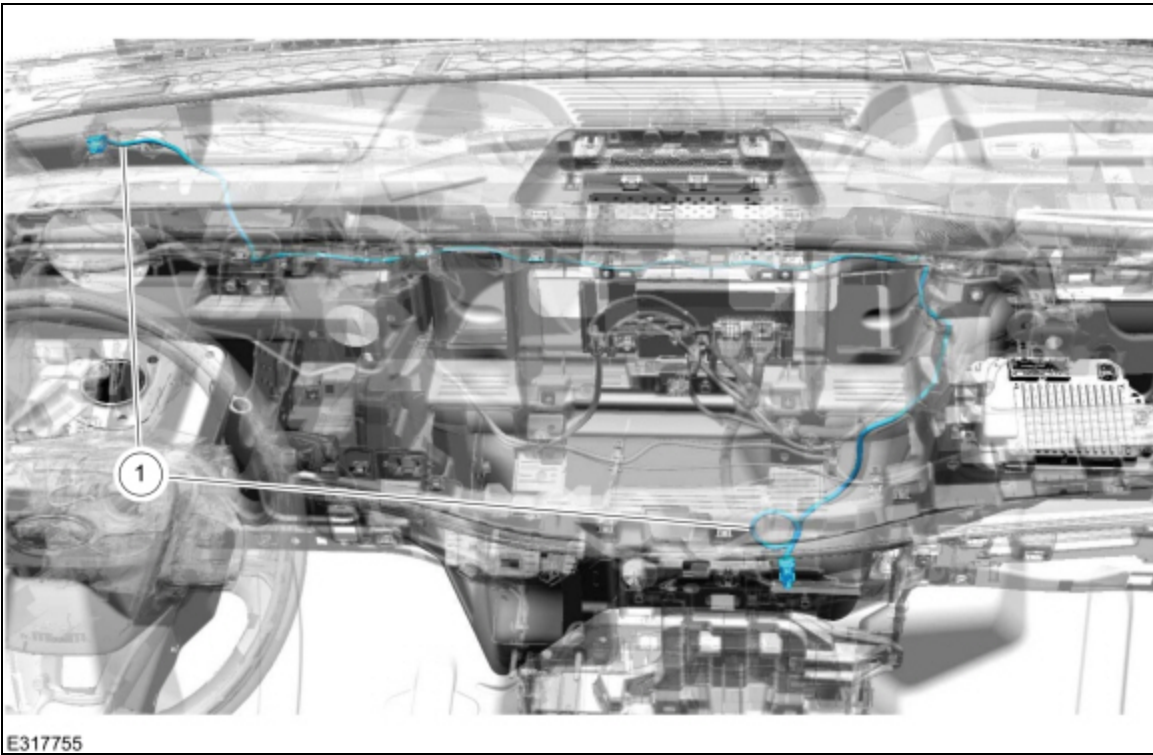

Item	Description
1	Secondary <u>USB</u> cable