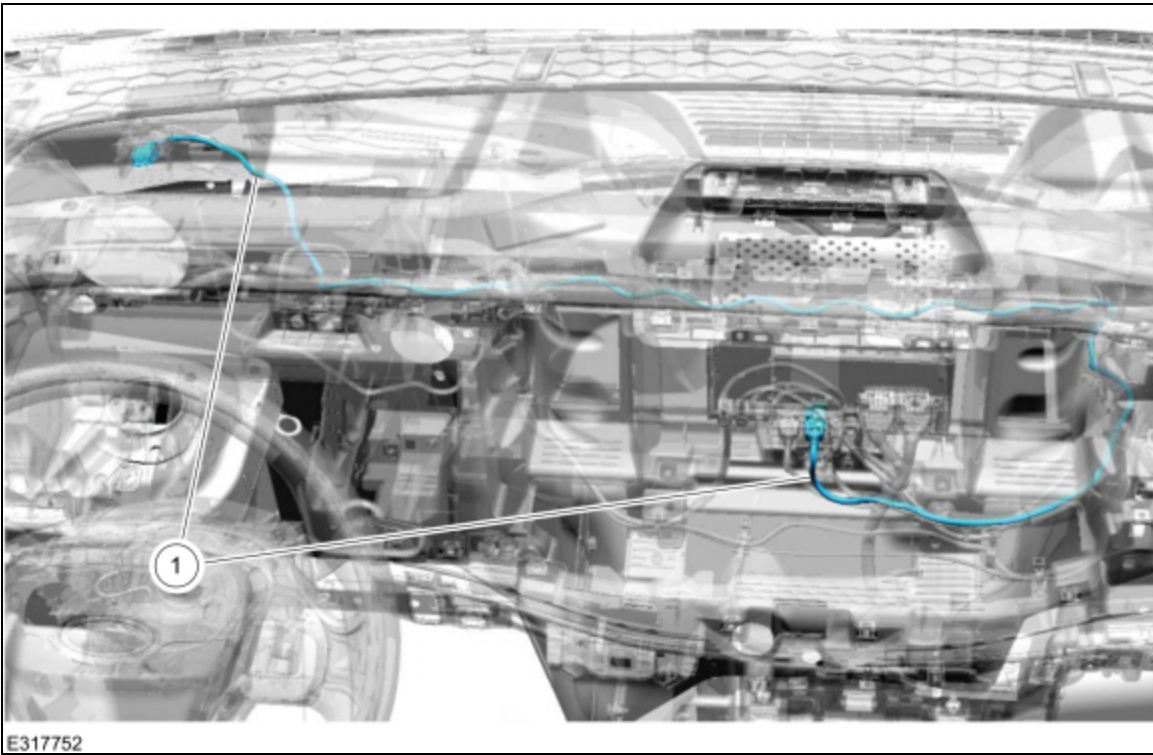

Item	Description
1	Primary <u>USB</u> cable