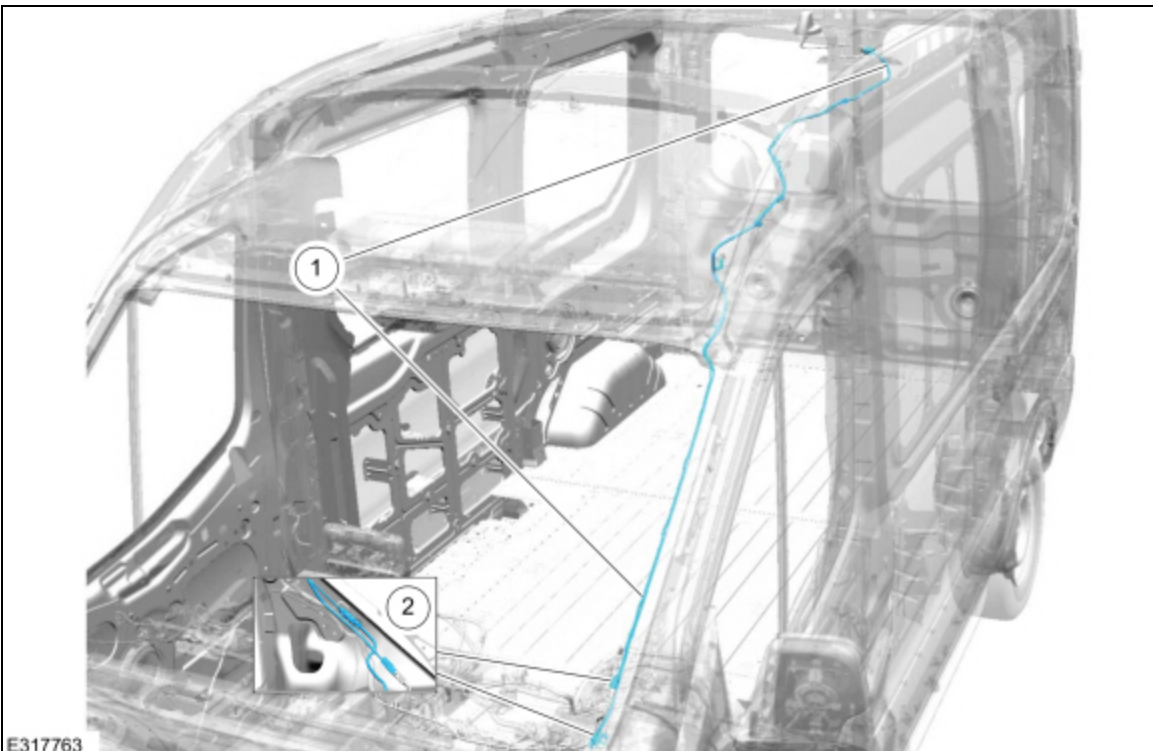

Upper GPS /Primary Cellular Antenna Cable Routing (vehicles equipped with SYNC 3 Lite)