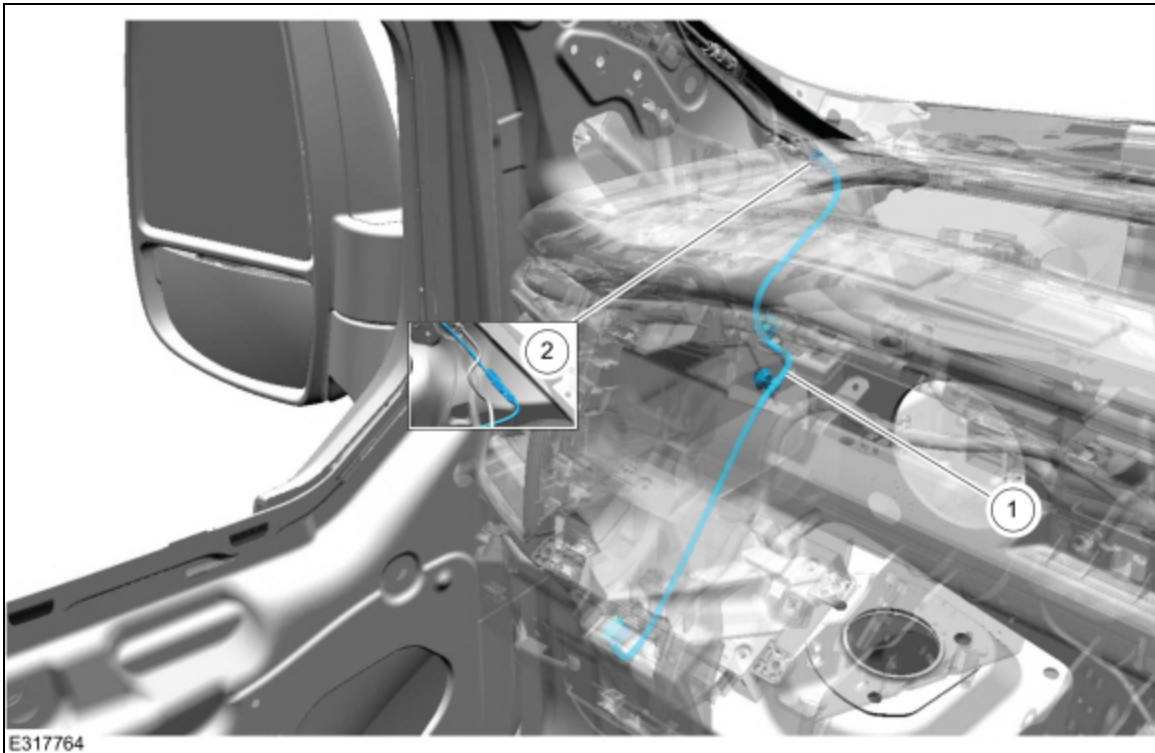

1	Upper <u>GPS</u> /primary cellular antenna cable
2	<u>GPS</u> and primary cellular antenna cable in-line connections

Lower Primary Cellular Antenna Cable Routing

Item	Description
1	Lower primary cellular antenna cable
2	Lower primary cellular antenna cable in-line connection

Secondary Cellular (TCU) Antenna Cable Routing